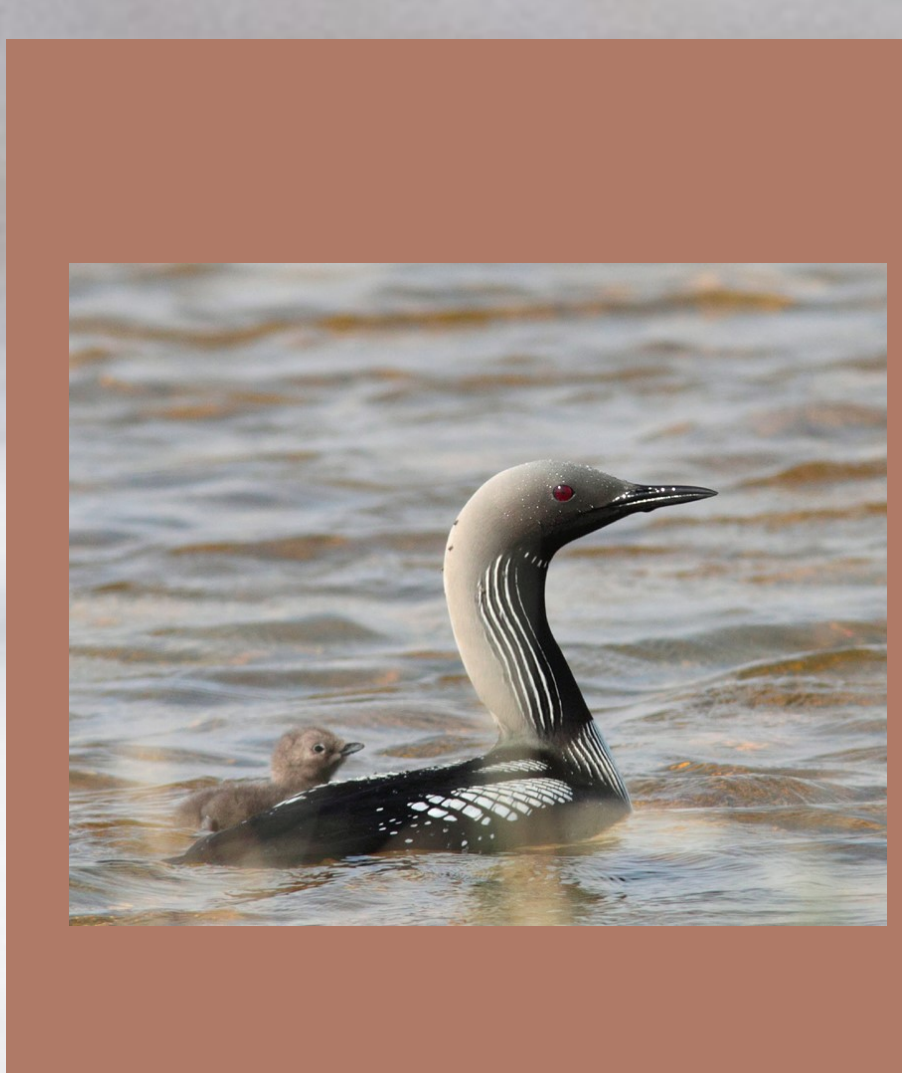

Pacific Loon