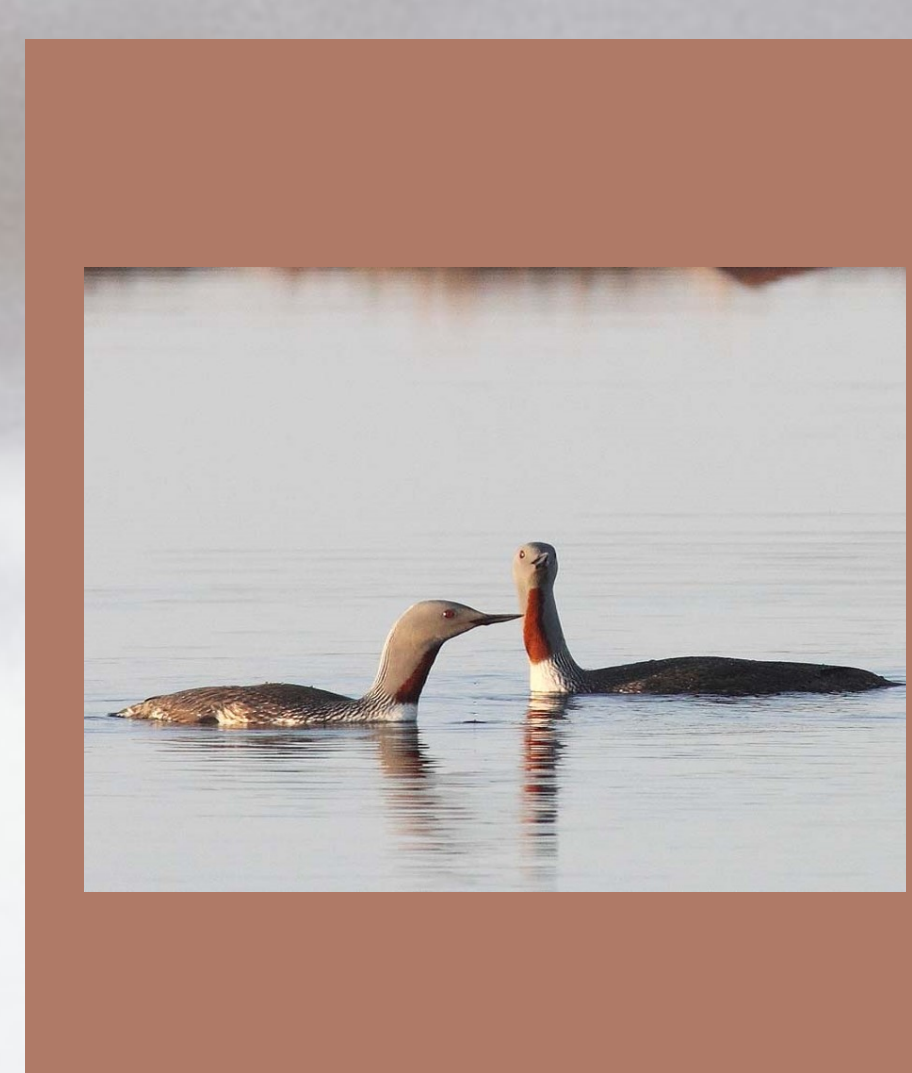

Red-throated Loon

ID: 21-25". Small loon with long body. Thin neck & bill usually tilted slightly upward. Grey face & sides of neck; thin vertical streaks on nape; reddish-brown throat; brown back. Call is a descending high-pitched wail *weeeeah*.