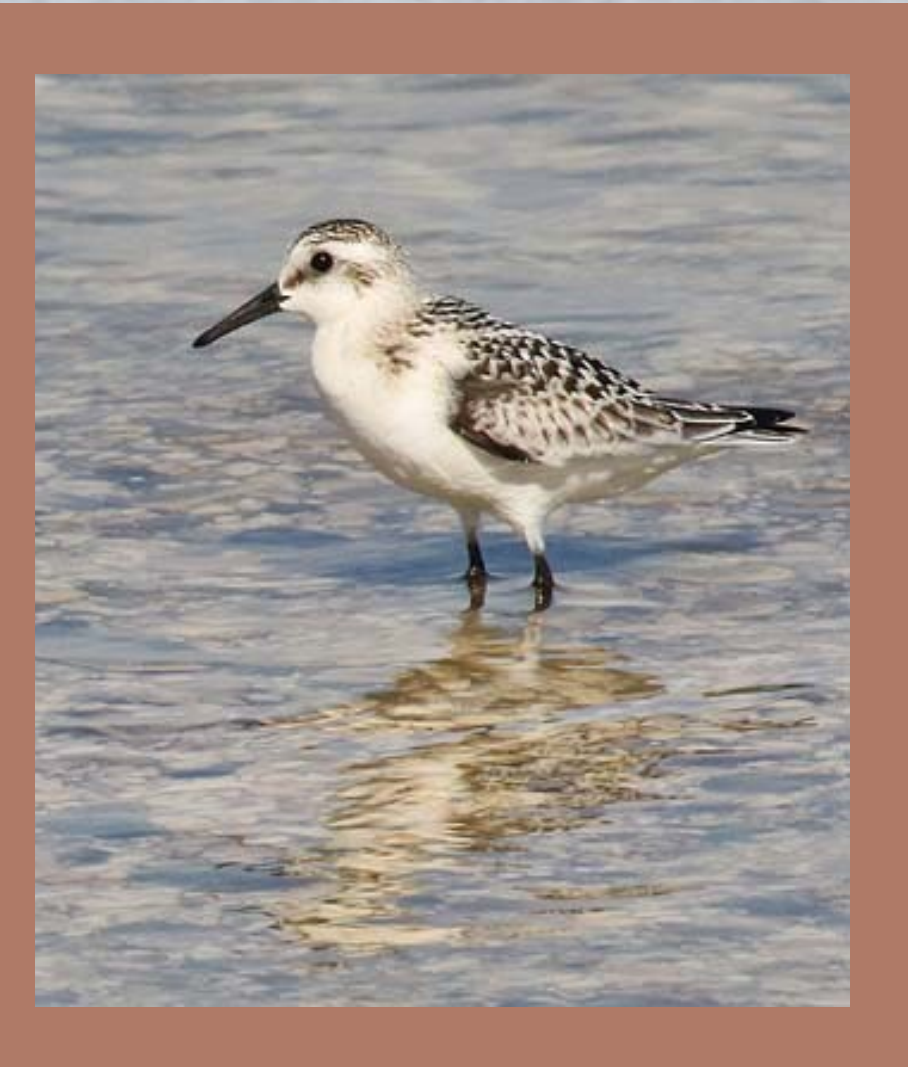

Manitoba Important Bird Area Hudson Bay Shorebirds and Waterbirds

Sanderling