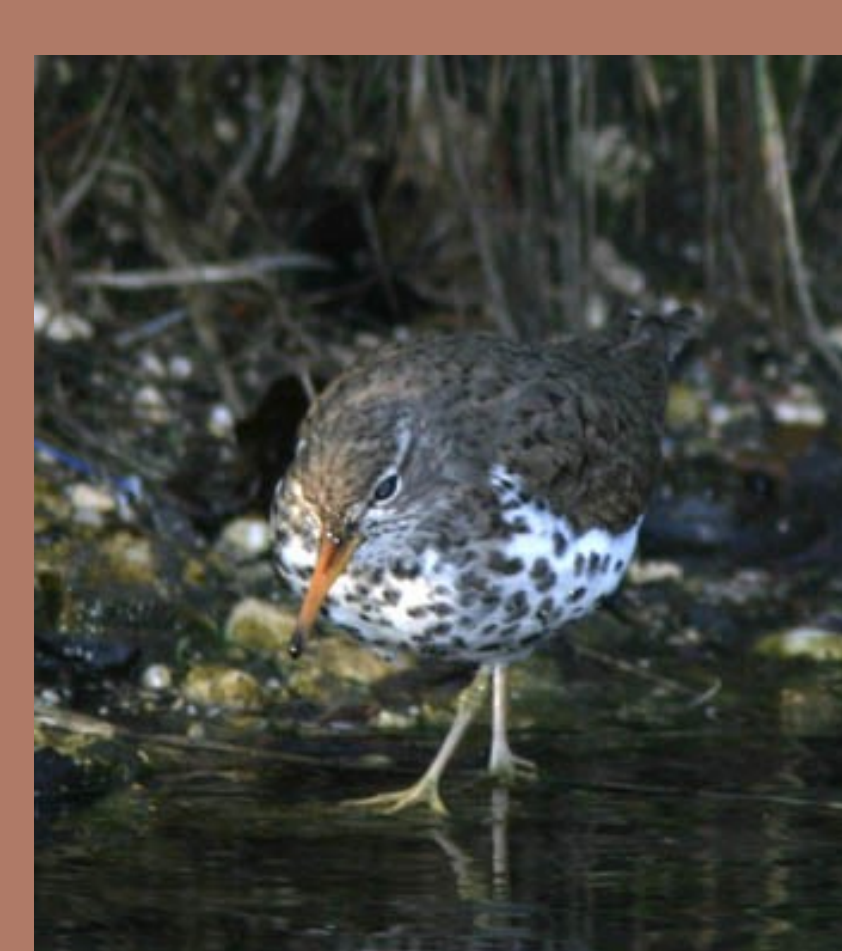

Whimbrel

ID: 17.5". Only Manitoban species with long down-curved bill; relatively short grey legs; uniform grey-brown plumage; dark crown stripes.

Greater Yellowlegs

ID: 12". White underside; dark back with white speckling; long yellow legs; medium-long yellow bill with pale base & subtle up-turn. Call is a loud *deew deew deew*, repeated 3 to 4 times.

Lesser Yellowlegs

ID: 9". Smaller than Greater Yellowlegs; straighter, more sharply pointed bill. Call is one or two short whistles, *too-too*.

Short-billed/Long-billed Dowitcher

ID: 11". Long bill; long, pale legs; buff with dark patterning all over. These two species are very similar. Long-billed call is a sharp *keek* (sometimes repeated). Short-billed a liquid, rapid *kewtutu*.

Solitary Sandpiper

ID: 8.5". White belly; dark back with white spots; notable eye ring; straight bill; greenish-yellow legs.

Spotted Sandpiper

ID: 7.5". White chest with brown spotting during breeding; brown back & cap; yellow legs & bill; medium bill.

Ruddy Turnstone

ID: 7.5". Stocky; short, dark bill; short, orange legs; black & white clown-like face; bright reddish sides in breeding plumage.

Red Knot

ID: 9.5". Short dark bill and legs; red head and breast during breeding (grey rest of year); brown-grey patterned back; white rump.