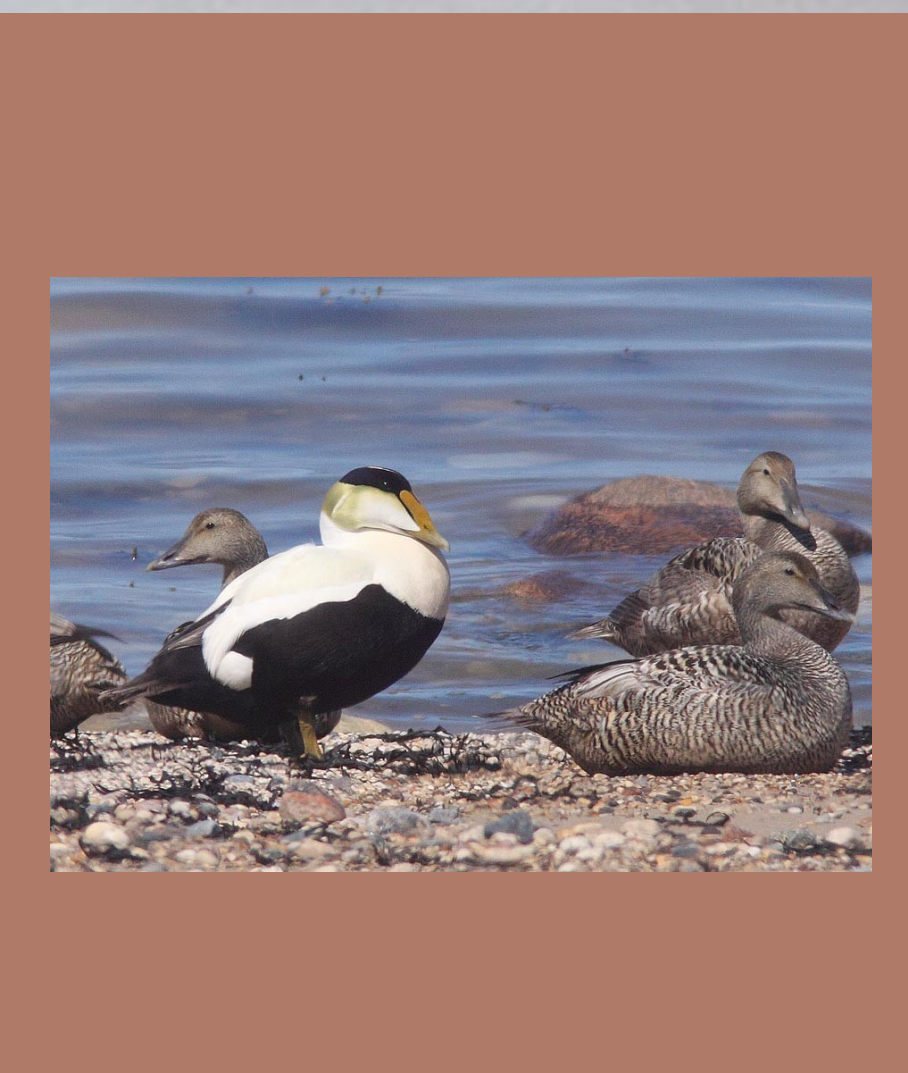

Common Eider