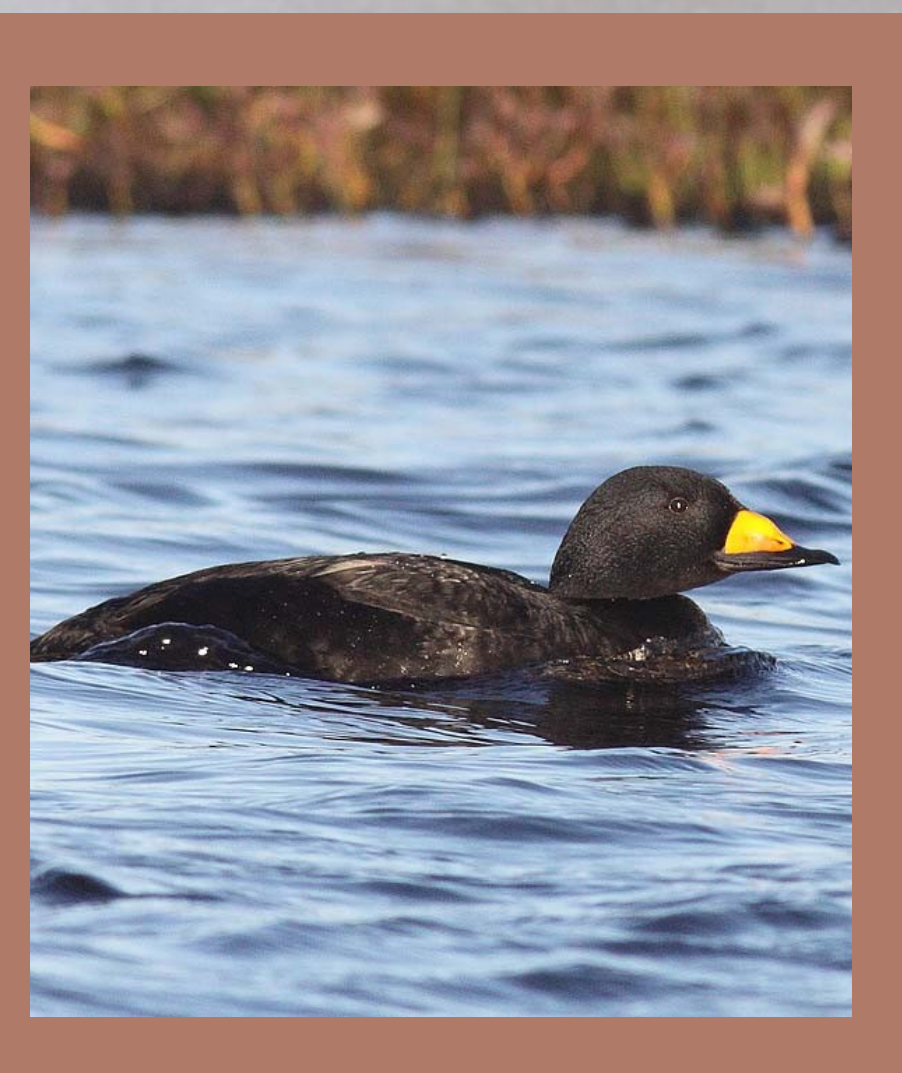

Black Scoter