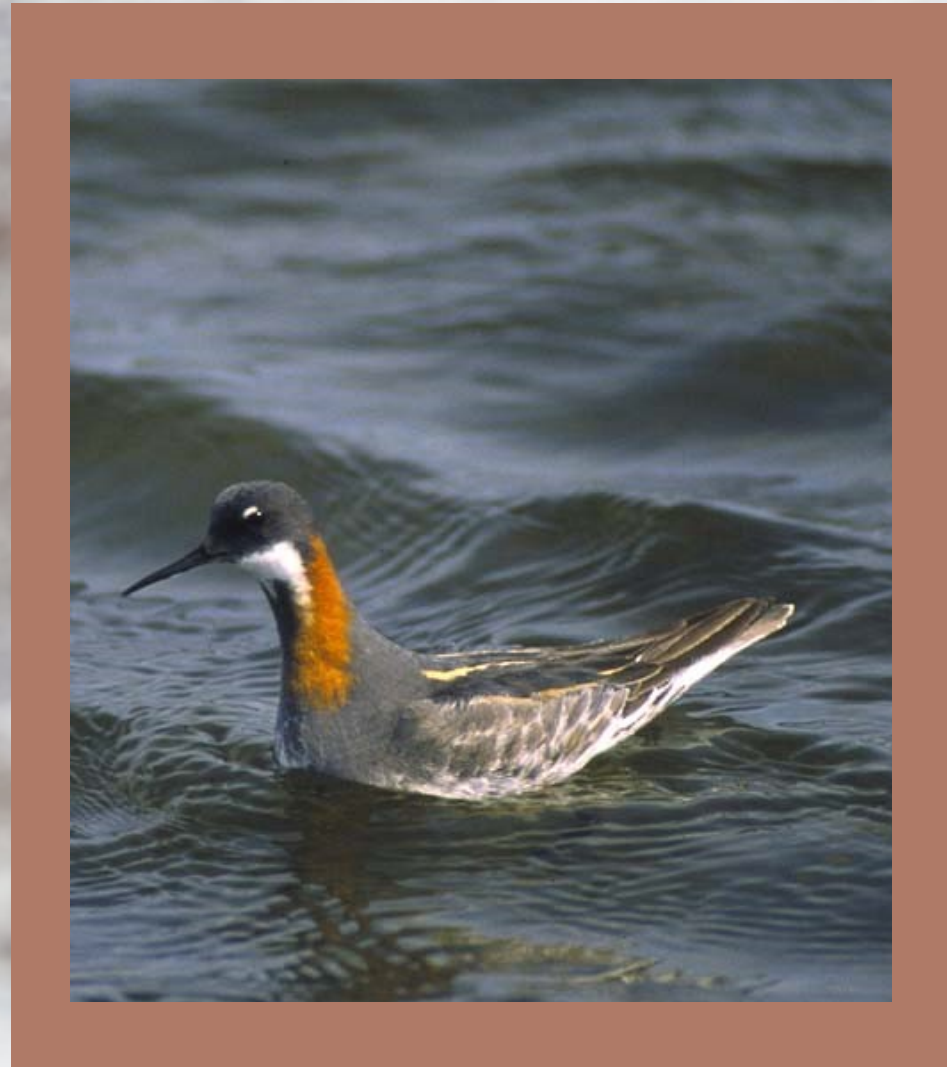

Red-necked Phalarope